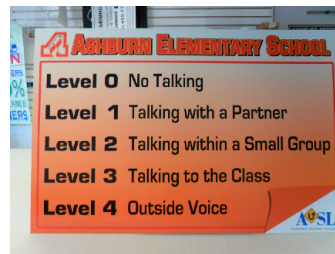

# FRONT DESK

Unify the school's mission through cohesive signage!

NAMEPLATES | BANNERS | ROOM IDENTIFICATION  
INSTALLATION | PROMOTIONAL | DIRECTIONAL

CPS Vendor  
#68338